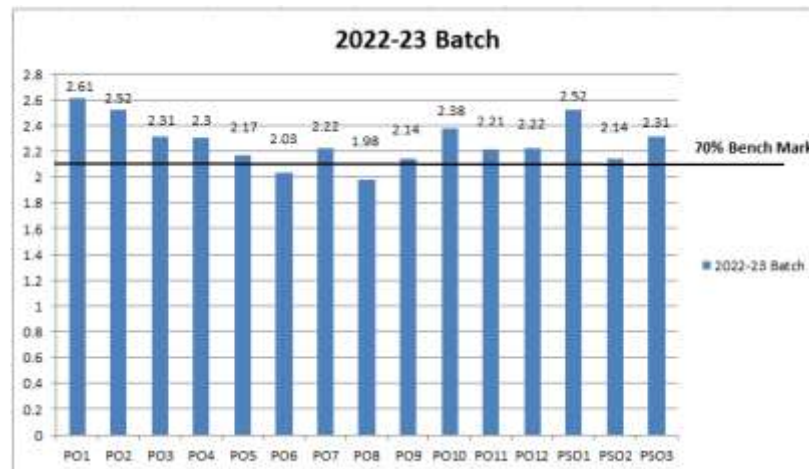

CO-PO & PSO Attainment for 2022-23 Batch

1. Final Attainment (Direct and Indirect)

POs	PO1	PO2	PO3	PO4	PO5	PO6	PO7	PO8	PO9	PO10	PO11	PO12	PSO1	PSO2	PSO3
Direct Attainment (80% of Final Attainment)	2.04	1.96	1.76	1.76	1.62	1.48	1.67	1.44	1.58	1.83	1.65	1.67	1.98	1.6	1.76
Indirect Attainment (20% of Final Attainment)	0.57	0.56	0.55	0.54	0.55	0.55	0.55	0.54	0.56	0.55	0.56	0.55	0.54	0.54	0.55
Final Attainment (Direct + Indirect)	2.61	2.52	2.31	2.3	2.17	2.03	2.22	1.98	2.14	2.38	2.21	2.22	2.52	2.14	2.31

Note:

- For final attainment, 80% of direct attainment and 20% of indirect attainment is considered.

Fig.1: Graphical Representation of CO-PO&PSO Attainment