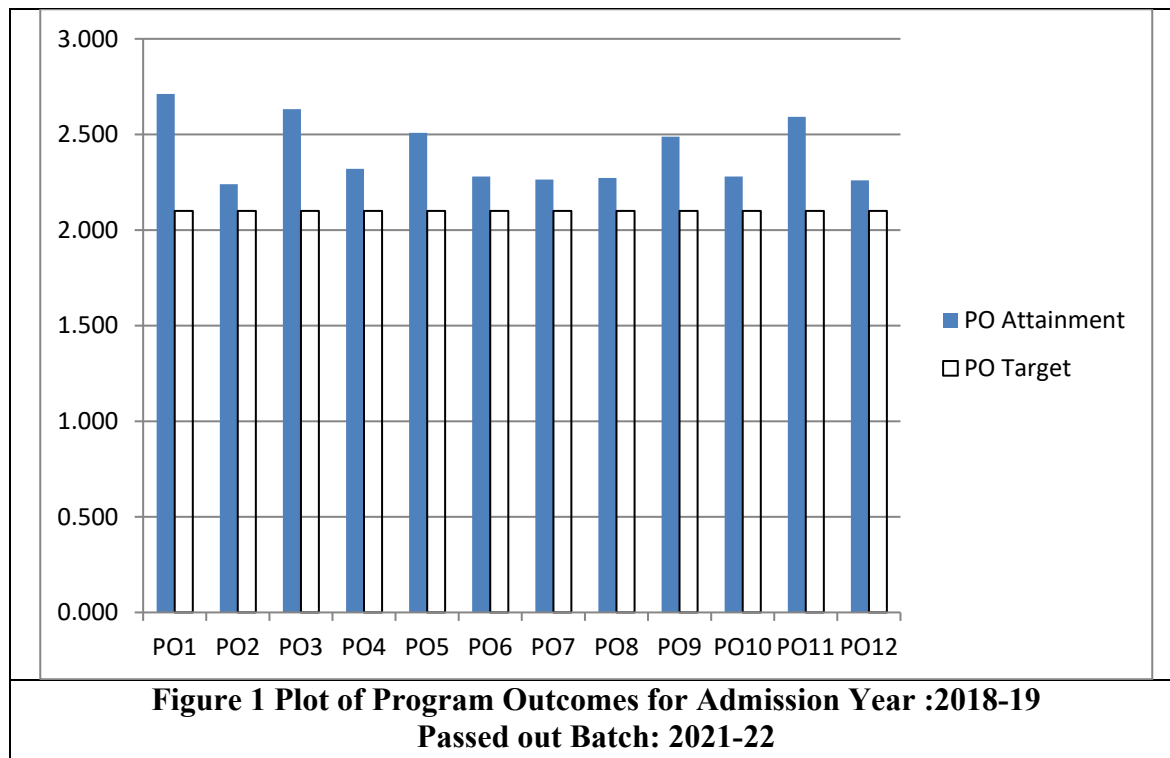

**ATTAINMENT OF PROGRAM OUTCOMES AND
PROGRAM SPECIFIC OUTCOMES
FOR THE ADMISSION YEAR: 2018-19
PASSED OUT BATCH: 2021-22**

PO Attainment Level for Admission Year :2018-19 Passed out Batch: 2021-22

	PO1	PO2	PO3	PO4	PO5	PO6	PO7	PO8	PO9	PO10	PO11	PO12
Direct Attainment	2.7	2.2	2.7	2.3	2.46	2.25	2.21	2.22	2.45	2.2	2.6	2.2
Indirect Attainment	2.76	2.4	2.36	2.4	2.7	2.4	2.48	2.48	2.64	2.6	2.56	2.5
PO Attainment	2.71	2.24	2.63	2.32	2.51	2.28	2.26	2.27	2.49	2.28	2.59	2.26
PO Target	2.1	2.1	2.1	2.1	2.1	2.1	2.1	2.1	2.1	2.1	2.1	2.1

Table 1 PO Attainment Level for Admission Year :2018-19 Passed out Batch: 2021-22

- **80% Weightage for Direct Attainment and**
- **20% Weightage for Indirect Attainment**

PSO Attainment Level for Admission Year :2018-19 Passed out Batch: 2021-22

	PSO1	PSO2	PSO3
Direct Attainment	2.65	2.46	2.8
Indirect Attainment	2.82	2.85	2.91
PSO Attainment	2.68	2.54	2.82
PSO Target	2.1	2.1	2.1

**Table 2 PSO Attainment Level for Admission Year :2018-19
Passed out Batch: 2021-22**