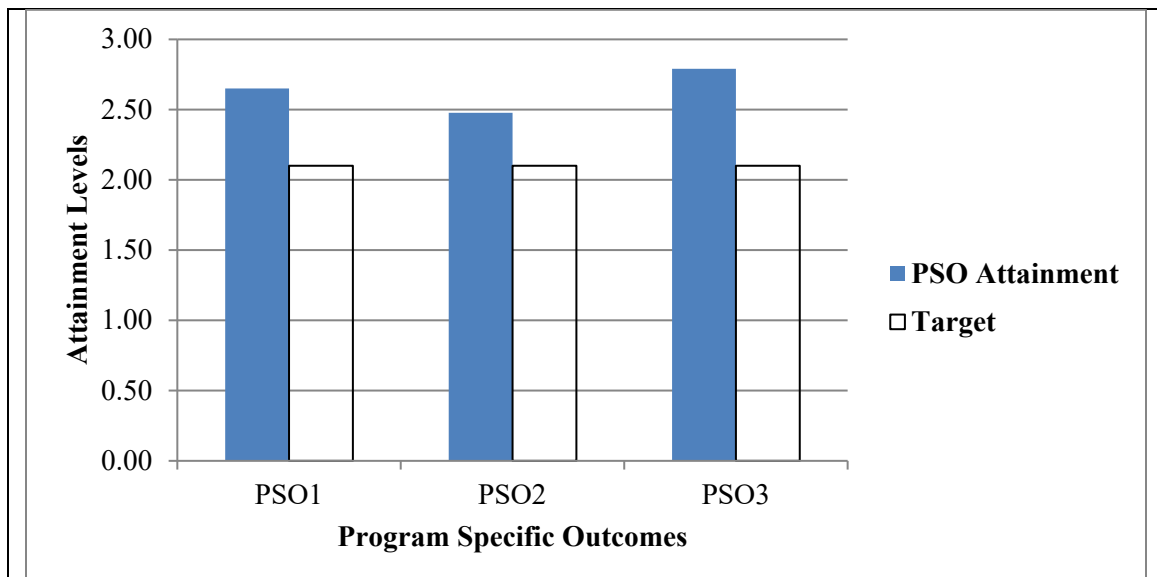

**ATTAINMENT OF PROGRAM OUTCOMES AND
PROGRAM SPECIFIC OUTCOMES
FOR THE ADMISSION YEAR: 2017-18
PASSED OUT BATCH: 2020-21**

PO Attainment Level for Admission Year :2017-18 Passout Batch: 2020-21

	PO1	PO2	PO3	PO4	PO5	PO6	PO7	PO8	PO9	PO10	PO11	PO12
Direct Attainment	2.65	2.19	2.60	2.24	2.43	2.16	2.18	2.19	2.42	2.17	2.52	2.02
Indirect Attainment	2.76	2.4	2.36	2.4	2.7	2.4	2.48	2.48	2.64	2.6	2.56	2.5
PO Attainment	2.67	2.23	2.55	2.27	2.48	2.21	2.24	2.25	2.46	2.25	2.53	2.11
PO Target	2.1	2.1	2.1	2.1	2.1	2.1	2.1	2.1	2.1	2.1	2.1	2.1

Table 1 PO Attainment Level for Admission Year :2017-18 Passout Batch: 2020-21

- **80% Weightage for Direct Attainment and**
- **20% Weightage for Indirect Attainment**

PSO Attainment Level for Admission Year :2017-18 Passout Batch: 2020-21

	PSO1	PSO2	PSO3
Direct Attainment	2.60	2.40	2.76
Indirect Attainment	2.86	2.8	2.9
PSO Attainment	2.65	2.48	2.79
PSO Target	2.1	2.1	2.1

Table 2 PSO Attainment Level for Admission Year :2017-18 Passout Batch: 2020-21

- **80% Weightage for Direct Attainment and**
- **20% Weightage for Indirect Attainment**

Figure 2 Plot of Program Specific Outcomes for Admission Year :2017-18 Passout Batch: 2020-21