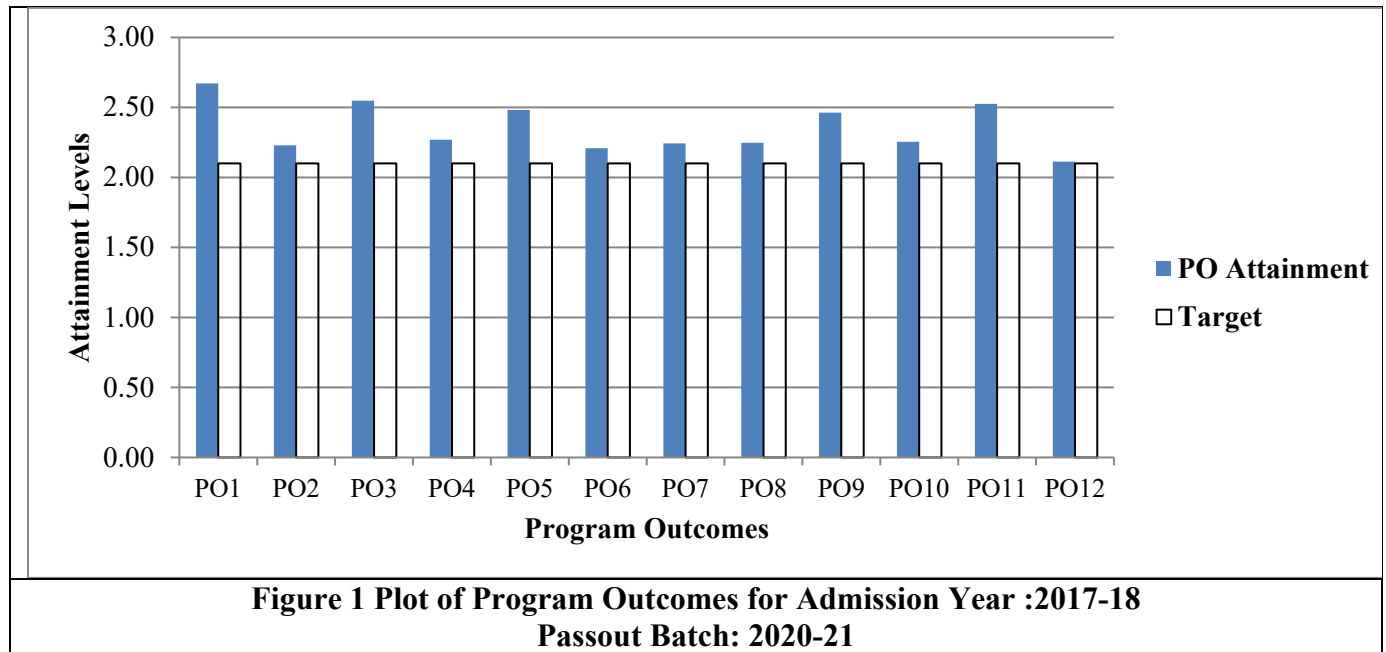

**ATTAINMENT OF PROGRAM OUTCOMES AND
PROGRAM SPECIFIC OUTCOMES
FOR THE ADMISSION YEAR: 2017-18
PASSED OUT BATCH: 2020-21**

PO Attainment Level for Admission Year :2017-18 Passout Batch: 2020-21

	PO1	PO2	PO3	PO4	PO5	PO6	PO7	PO8	PO9	PO10	PO11	PO12
Direct Attainment	2.65	2.19	2.60	2.24	2.43	2.16	2.18	2.19	2.42	2.17	2.52	2.02
Indirect Attainment	2.76	2.4	2.36	2.4	2.7	2.4	2.48	2.48	2.64	2.6	2.56	2.5
PO Attainment	2.67	2.23	2.55	2.27	2.48	2.21	2.24	2.25	2.46	2.25	2.53	2.11
PO Target	2.1	2.1	2.1	2.1	2.1	2.1	2.1	2.1	2.1	2.1	2.1	2.1

Table 1 PO Attainment Level for Admission Year :2017-18 Passout Batch: 2020-21

- **80% Weightage for Direct Attainment and**
- **20% Weightage for Indirect Attainment**

PSO Attainment Level for Admission Year :2017-18 Passout Batch: 2020-21

	PSO1	PSO2	PSO3
Direct Attainment	2.60	2.40	2.76
Indirect Attainment	2.86	2.8	2.9
PSO Attainment	2.65	2.48	2.79
PSO Target	2.1	2.1	2.1

Table 2 PSO Attainment Level for Admission Year :2017-18 Passout Batch: 2020-21

- **80% Weightage for Direct Attainment and**
- **20% Weightage for Indirect Attainment**

Figure 2 Plot of Program Specific Outcomes for Admission Year :2017-18 Passout Batch: 2020-21