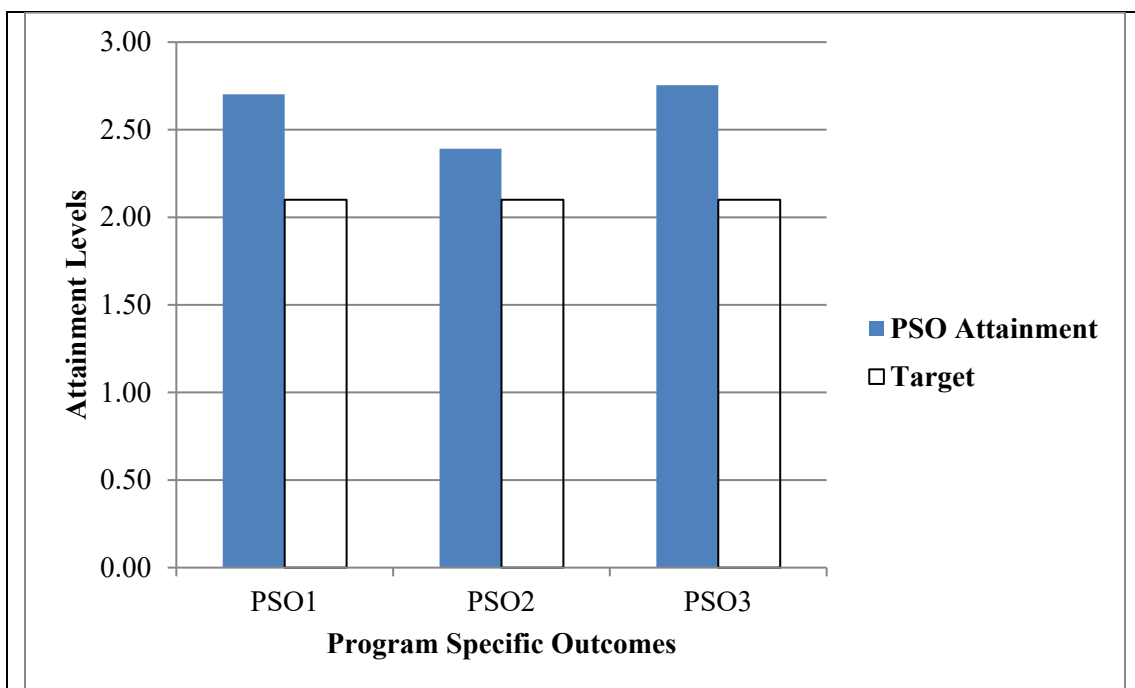

**ATTAINMENT OF PROGRAM OUTCOMES AND
PROGRAM SPECIFIC OUTCOMES
FOR THE ADMISSION YEAR: 2015-16
PASSED OUT BATCH: 2018-19**

PO Attainment Level for Admission Year :2015-16 Passout Batch: 2018-19

	PO1	PO2	PO3	PO4	PO5	PO6	PO7	PO8	PO9	PO10	PO11	PO12
Direct Attainment	2.62	2.21	2.51	2.08	2.38	1.95	2.12	2.20	2.42	2.24	2.50	2.04
Indirect Attainment	2.56	2.53	2.36	2.56	2.57	2.48	2.48	2.54	2.52	2.58	2.56	2.55
PO Attainment	2.61	2.27	2.48	2.17	2.42	2.06	2.19	2.27	2.44	2.31	2.51	2.14
PO Target	2.1	2.1	2.1	2.1	2.1	2.1	2.1	2.1	2.1	2.1	2.1	2.1

Table 1 PO Attainment Level for Admission Year :2015-16 Passed out Batch: 2018-19

- **80% Weightage for Direct Attainment and**
- **20% Weightage for Indirect Attainment**

**Figure 1 Plot of Program Outcomes for Admission Year :2015-16
Passed out Batch: 2018-19**

PSO Attainment Level for Admission Year :2015-16 Passout Batch: 2018-19

	PSO1	PSO2	PSO3
Direct Attainment	2.65	2.29	2.72
Indirect Attainment	2.9	2.82	2.88
PSO Attainment	2.70	2.39	2.75
PSO Target	2.1	2.1	2.1

Table 2 PSO Attainment Level for Admission Year :2015-16 Passed out Batch: 2018-19

- **80% Weightage for Direct Attainment and**
- **20% Weightage for Indirect Attainment**

**Figure 2 Plot of Program Specific Outcomes for Admission Year :2015-16
Passed out Batch: 2018-19**