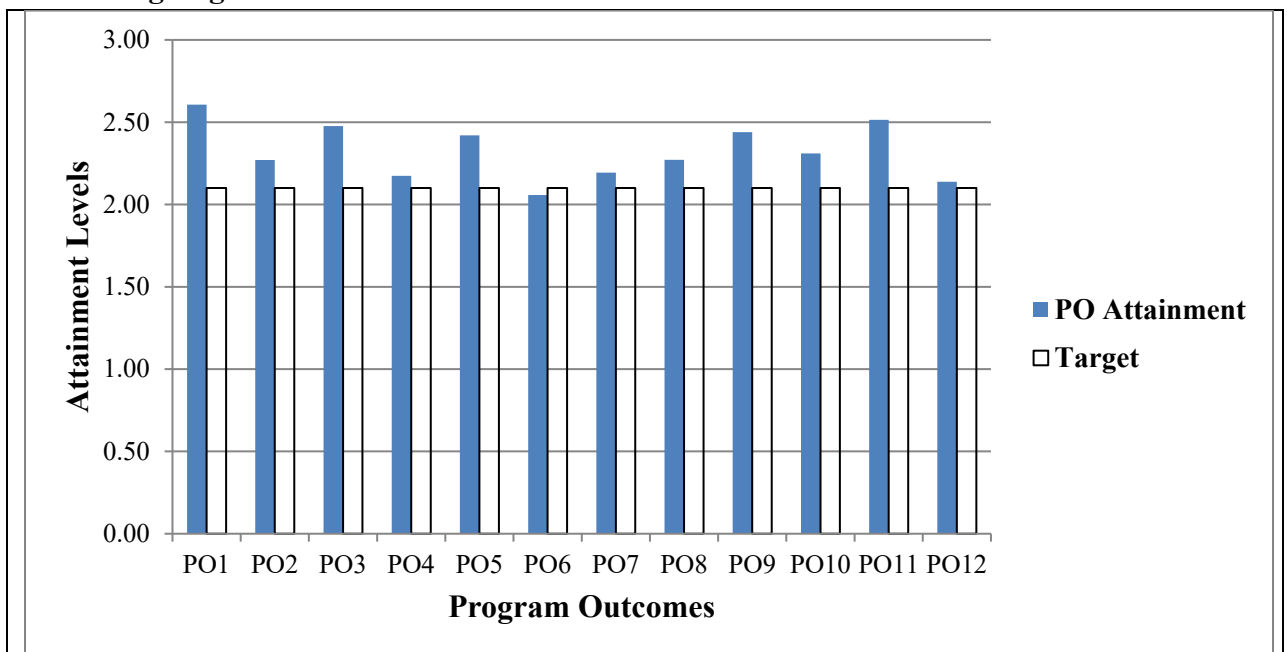

**ATTAINMENT OF PROGRAM OUTCOMES AND
PROGRAM SPECIFIC OUTCOMES
FOR THE ADMISSION YEAR: 2015-16
PASSED OUT BATCH: 2018-19**

PO Attainment Level for Admission Year :2015-16 Passout Batch: 2018-19

	PO1	PO2	PO3	PO4	PO5	PO6	PO7	PO8	PO9	PO10	PO11	PO12
Direct Attainment	2.62	2.21	2.51	2.08	2.38	1.95	2.12	2.20	2.42	2.24	2.50	2.04
Indirect Attainment	2.56	2.53	2.36	2.56	2.57	2.48	2.48	2.54	2.52	2.58	2.56	2.55
PO Attainment	2.61	2.27	2.48	2.17	2.42	2.06	2.19	2.27	2.44	2.31	2.51	2.14
PO Target	2.1	2.1	2.1	2.1	2.1	2.1	2.1	2.1	2.1	2.1	2.1	2.1

Table 1 PO Attainment Level for Admission Year :2015-16 Passed out Batch: 2018-19

- **80% Weightage for Direct Attainment and**
- **20% Weightage for Indirect Attainment**

**Figure 1 Plot of Program Outcomes for Admission Year :2015-16
Passed out Batch: 2018-19**

PSO Attainment Level for Admission Year :2015-16 Passout Batch: 2018-19

	PSO1	PSO2	PSO3
Direct Attainment	2.65	2.29	2.72
Indirect Attainment	2.9	2.82	2.88
PSO Attainment	2.70	2.39	2.75
PSO Target	2.1	2.1	2.1