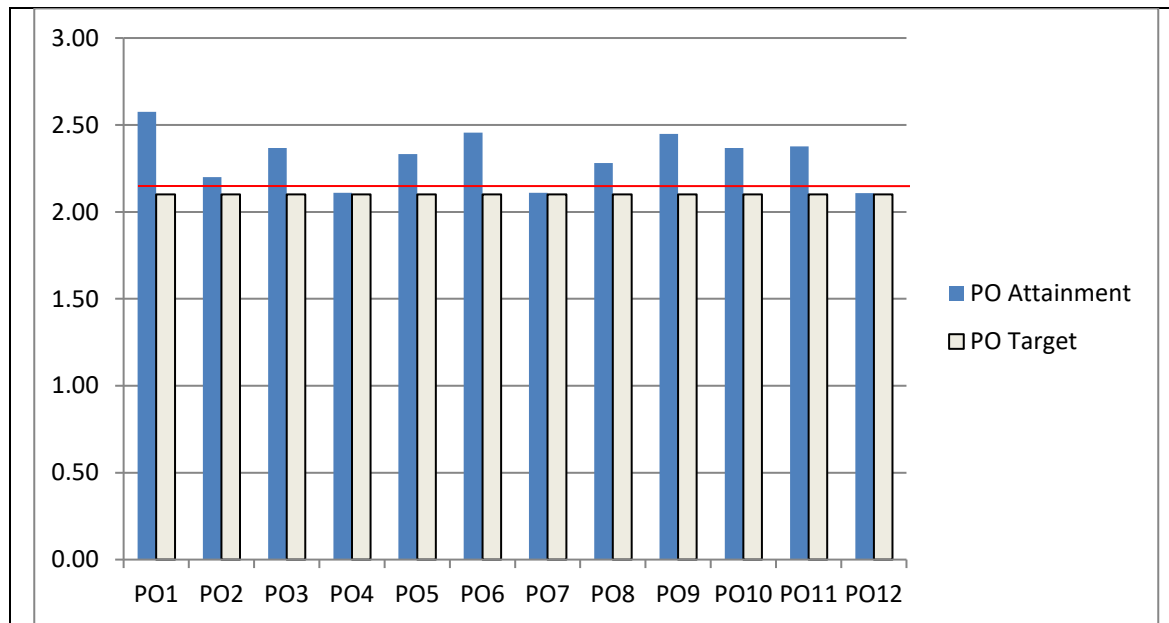

**ATTAINMENT OF PROGRAM OUTCOMES AND  
PROGRAM SPECIFIC OUTCOMES  
FOR THE ADMISSION YEAR: 2019-20  
PASSED OUT BATCH: 2022-23**

**PO Attainment Level for Admission Year :2019-20 Passed out Batch: 2022-23**

	PO1	PO2	PO3	PO4	PO5	PO6	PO7	PO8	PO9	PO10	PO11	PO12
<b>Direct Attainment</b>	2.53	2.15	2.37	2.00	2.24	2.47	1.90	2.23	2.40	2.31	2.33	1.98
<b>Indirect Attainment</b>	2.76	2.4	2.36	2.5	2.7	2.4	2.48	2.48	2.64	2.6	2.56	2.6
<b>PO Attainment</b>	2.58	2.20	2.37	2.10	2.33	2.46	2.02	2.28	2.45	2.37	2.38	2.10
<b>PO Target</b>	2.1	2.1	2.1	2.1	2.1	2.1	2.1	2.1	2.1	2.1	2.1	2.1

**Table 1 PO Attainment Level for Admission Year :2019-20 Passed out Batch: 2022-23**

- **80% Weightage for Direct Attainment and**
- **20% Weightage for Indirect Attainment**

**Figure 1 Plot of Program Outcomes for Admission Year :2019-20 Passed out Batch: 2022-23**

**PSO Attainment Level for Admission Year :2019-20 Passed out Batch: 2022-23**

	<b>PSO1</b>	<b>PSO2</b>	<b>PSO3</b>
<b>Direct Attainment</b>	2.53	2.46	3.00
<b>Indirect Attainment</b>	2.82	2.85	2.91
<b>PSO Attainment</b>	2.59	2.54	2.98
<b>PSO Target</b>	2.1	2.1	2.1