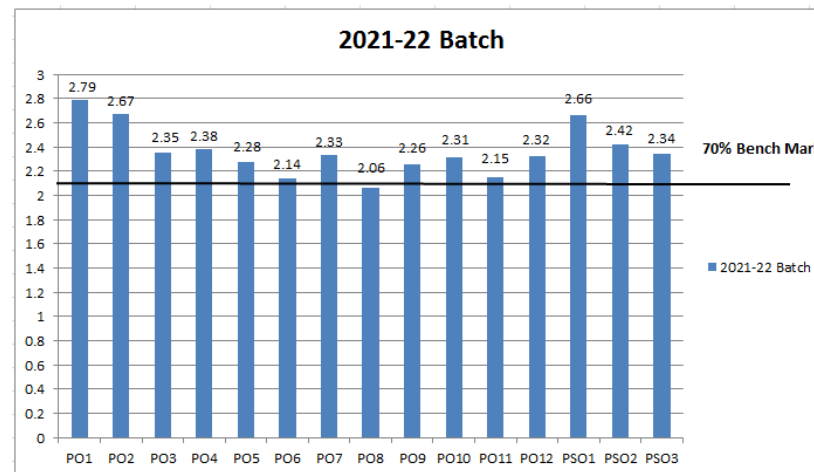

CO-PO & PSO Attainment for 2021-22 Batch

1. Final Attainment (Direct and Indirect)

POs	PO1	PO2	PO3	PO4	PO5	PO6	PO7	PO8	PO9	PO10	PO11	PO12	PSO1	PSO2	PSO3
Direct Attainment (80% of Final Attainment)	2.22	2.11	1.81	1.84	1.73	1.59	1.79	1.52	1.70	1.75	1.6	1.77	2.12	1.88	1.79
Indirect Attainment (20% of Final Attainment)	0.57	0.56	0.54	0.54	0.55	0.55	0.54	0.54	0.56	0.56	0.55	0.55	0.54	0.54	0.55
Final Attainment (Direct + Indirect)	2.79	2.67	2.35	2.38	2.28	2.14	2.33	2.06	2.26	2.31	2.15	2.32	2.66	2.42	2.34

Note:

- For final attainment, 80% of direct attainment and 20% of indirect attainment is considered.

Fig.1: Graphical Representation of CO-PO&PSO Attainment