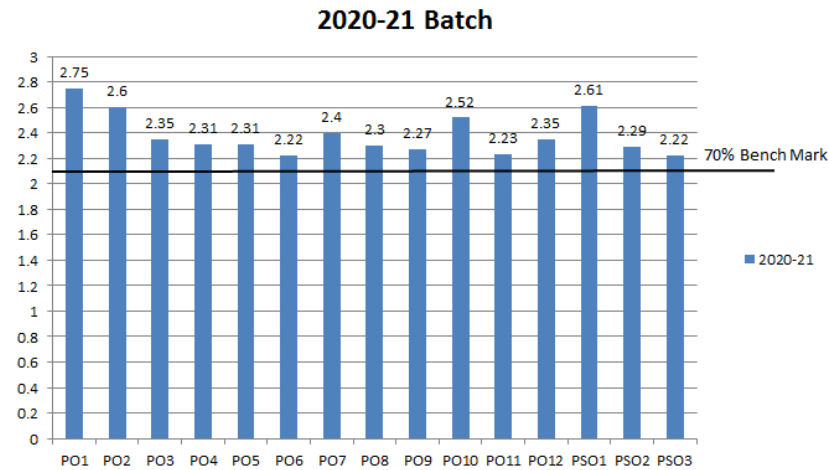

CO-PO & PSO Attainment for 2020-21 Batch

1. Final Attainment (Direct and Indirect)

POs	PO1	PO2	PO3	PO4	PO5	PO6	PO7	PO8	PO9	PO10	PO11	PO12	PSO1	PSO2	PSO3
Direct Attainment (80% of Final Attainment)	2.18	2.05	1.80	1.78	1.76	1.68	1.86	1.75	1.75	1.97	1.68	1.8	2.06	1.75	1.71
Indirect Attainment (20% of Final Attainment)	0.57	0.55	0.55	0.53	0.55	0.54	0.54	0.55	0.52	0.55	0.55	0.55	0.55	0.54	0.51
Final Attainment (Direct + Indirect)	2.75	2.6	2.35	2.31	2.31	2.22	2.4	2.3	2.27	2.52	2.23	2.35	2.61	2.29	2.22

Note:

1. For final attainment, 80% of direct attainment and 20% of indirect attainment is considered.

Fig.1: Graphical Representation of CO-PO&PSO Attainment