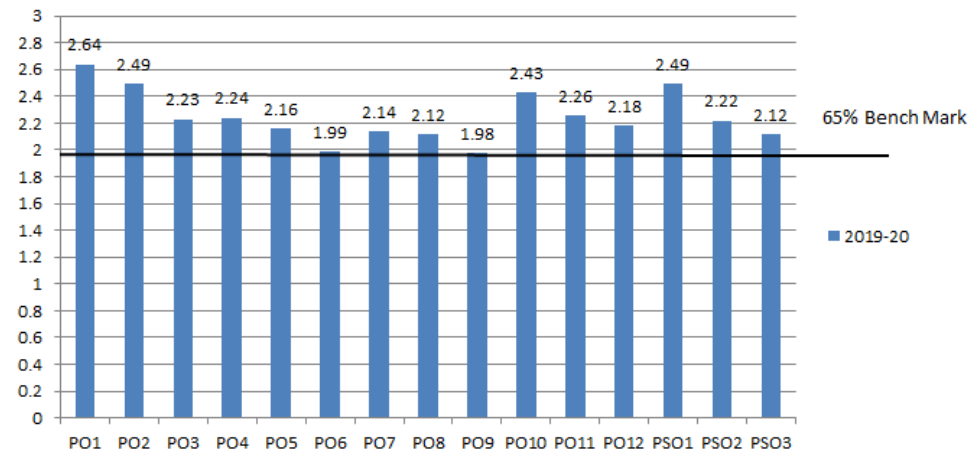

CO-PO & PSO Attainment for 2019-20 Batch

1. Final Attainment (Direct and Indirect)

POs	PO1	PO2	PO3	PO4	PO5	PO6	PO7	PO8	PO9	PO10	PO11	PO12	PSO1	PSO2	PSO3
Direct Attainment (80% of Final Attainment)	2.06	1.93	1.67	1.70	1.61	1.44	1.60	1.55	1.44	1.88	1.70	1.63	1.94	1.66	1.58
Indirect Attainment (20% of Final Attainment)	0.58	0.56	0.56	0.54	0.55	0.55	0.54	0.57	0.54	0.55	0.56	0.55	0.55	0.56	0.54
Final Attainment (Direct + Indirect)	2.64	2.49	2.23	2.24	2.16	1.99	2.14	2.12	1.98	2.43	2.26	2.18	2.49	2.22	2.12

Note:

- For final attainment, 80% of direct attainment and 20% of indirect attainment is considered.

2019-20 Batch

Fig 1: Graphical representation of CO-PO & PSO Attainment