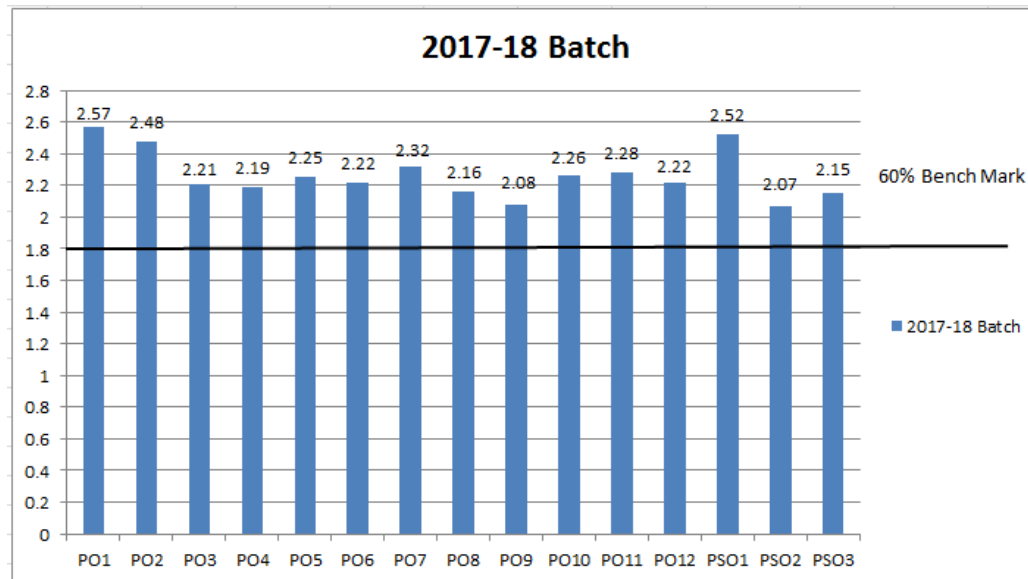

CO-PO & PSO Attainment for 2017-18 Batch

1. Final Attainment (Direct and Indirect)

POs	PO1	PO2	PO3	PO4	PO5	PO6	PO7	PO8	PO9	PO10	PO11	PO12	PSO1	PSO2	PSO3
Direct Attainment (80% of Final Attainment)	1.98	1.91	1.66	1.64	1.69	1.66	1.77	1.6	1.53	1.69	1.73	1.67	1.93	1.52	1.6
Indirect Attainment (20% of Final Attainment)	0.59	0.57	0.55	0.55	0.56	0.56	0.55	0.56	0.55	0.57	0.55	0.55	0.59	0.55	0.55
Final Attainment (Direct + Indirect)	2.57	2.48	2.21	2.19	2.25	2.22	2.32	2.16	2.08	2.26	2.28	2.22	2.52	2.07	2.15

Note:

- For final attainment, 80% of direct attainment and 20% of indirect attainment is considered.

Fig.1: Graphical Representation of CO-PO & PSO Attainment